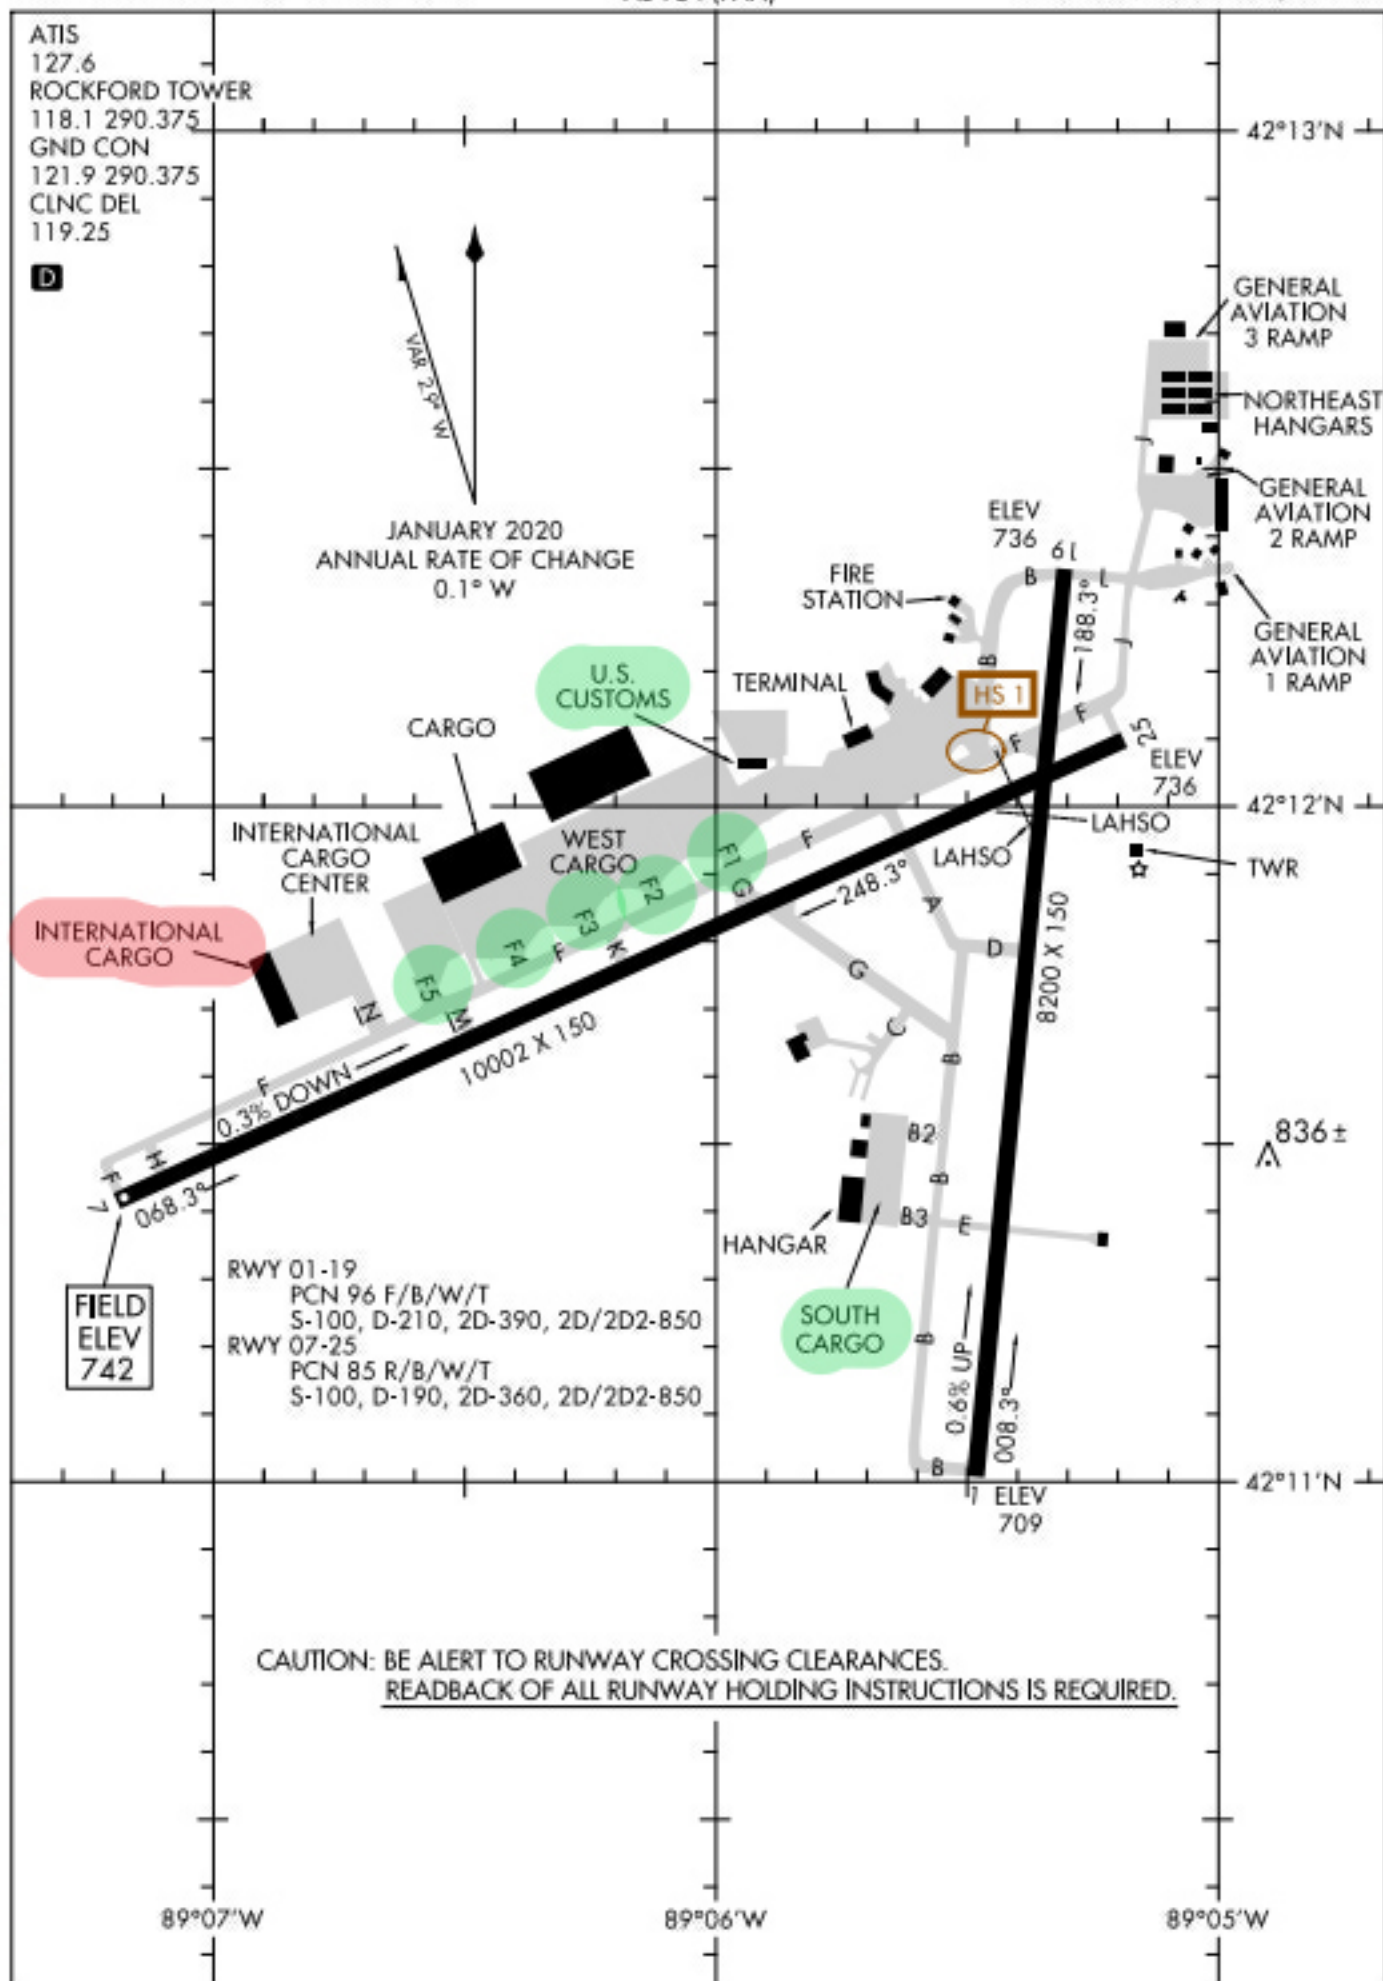

AIRPORT DIAGRAM

AL-954 (FAA)

CHICAGO/ROCKFORD INTL (RFD)
CHICAGO/ROCKFORD, ILLINOIS

EC-3, 25 FEB 2021 to 25 MAR 2021

EC-3, 25 FEB 2021 to 25 MAR 2021

AIRPORT DIAGRAM

CHICAGO/ROCKFORD, ILLINOIS
CHICAGO/ROCKFORD INTL (RFD)